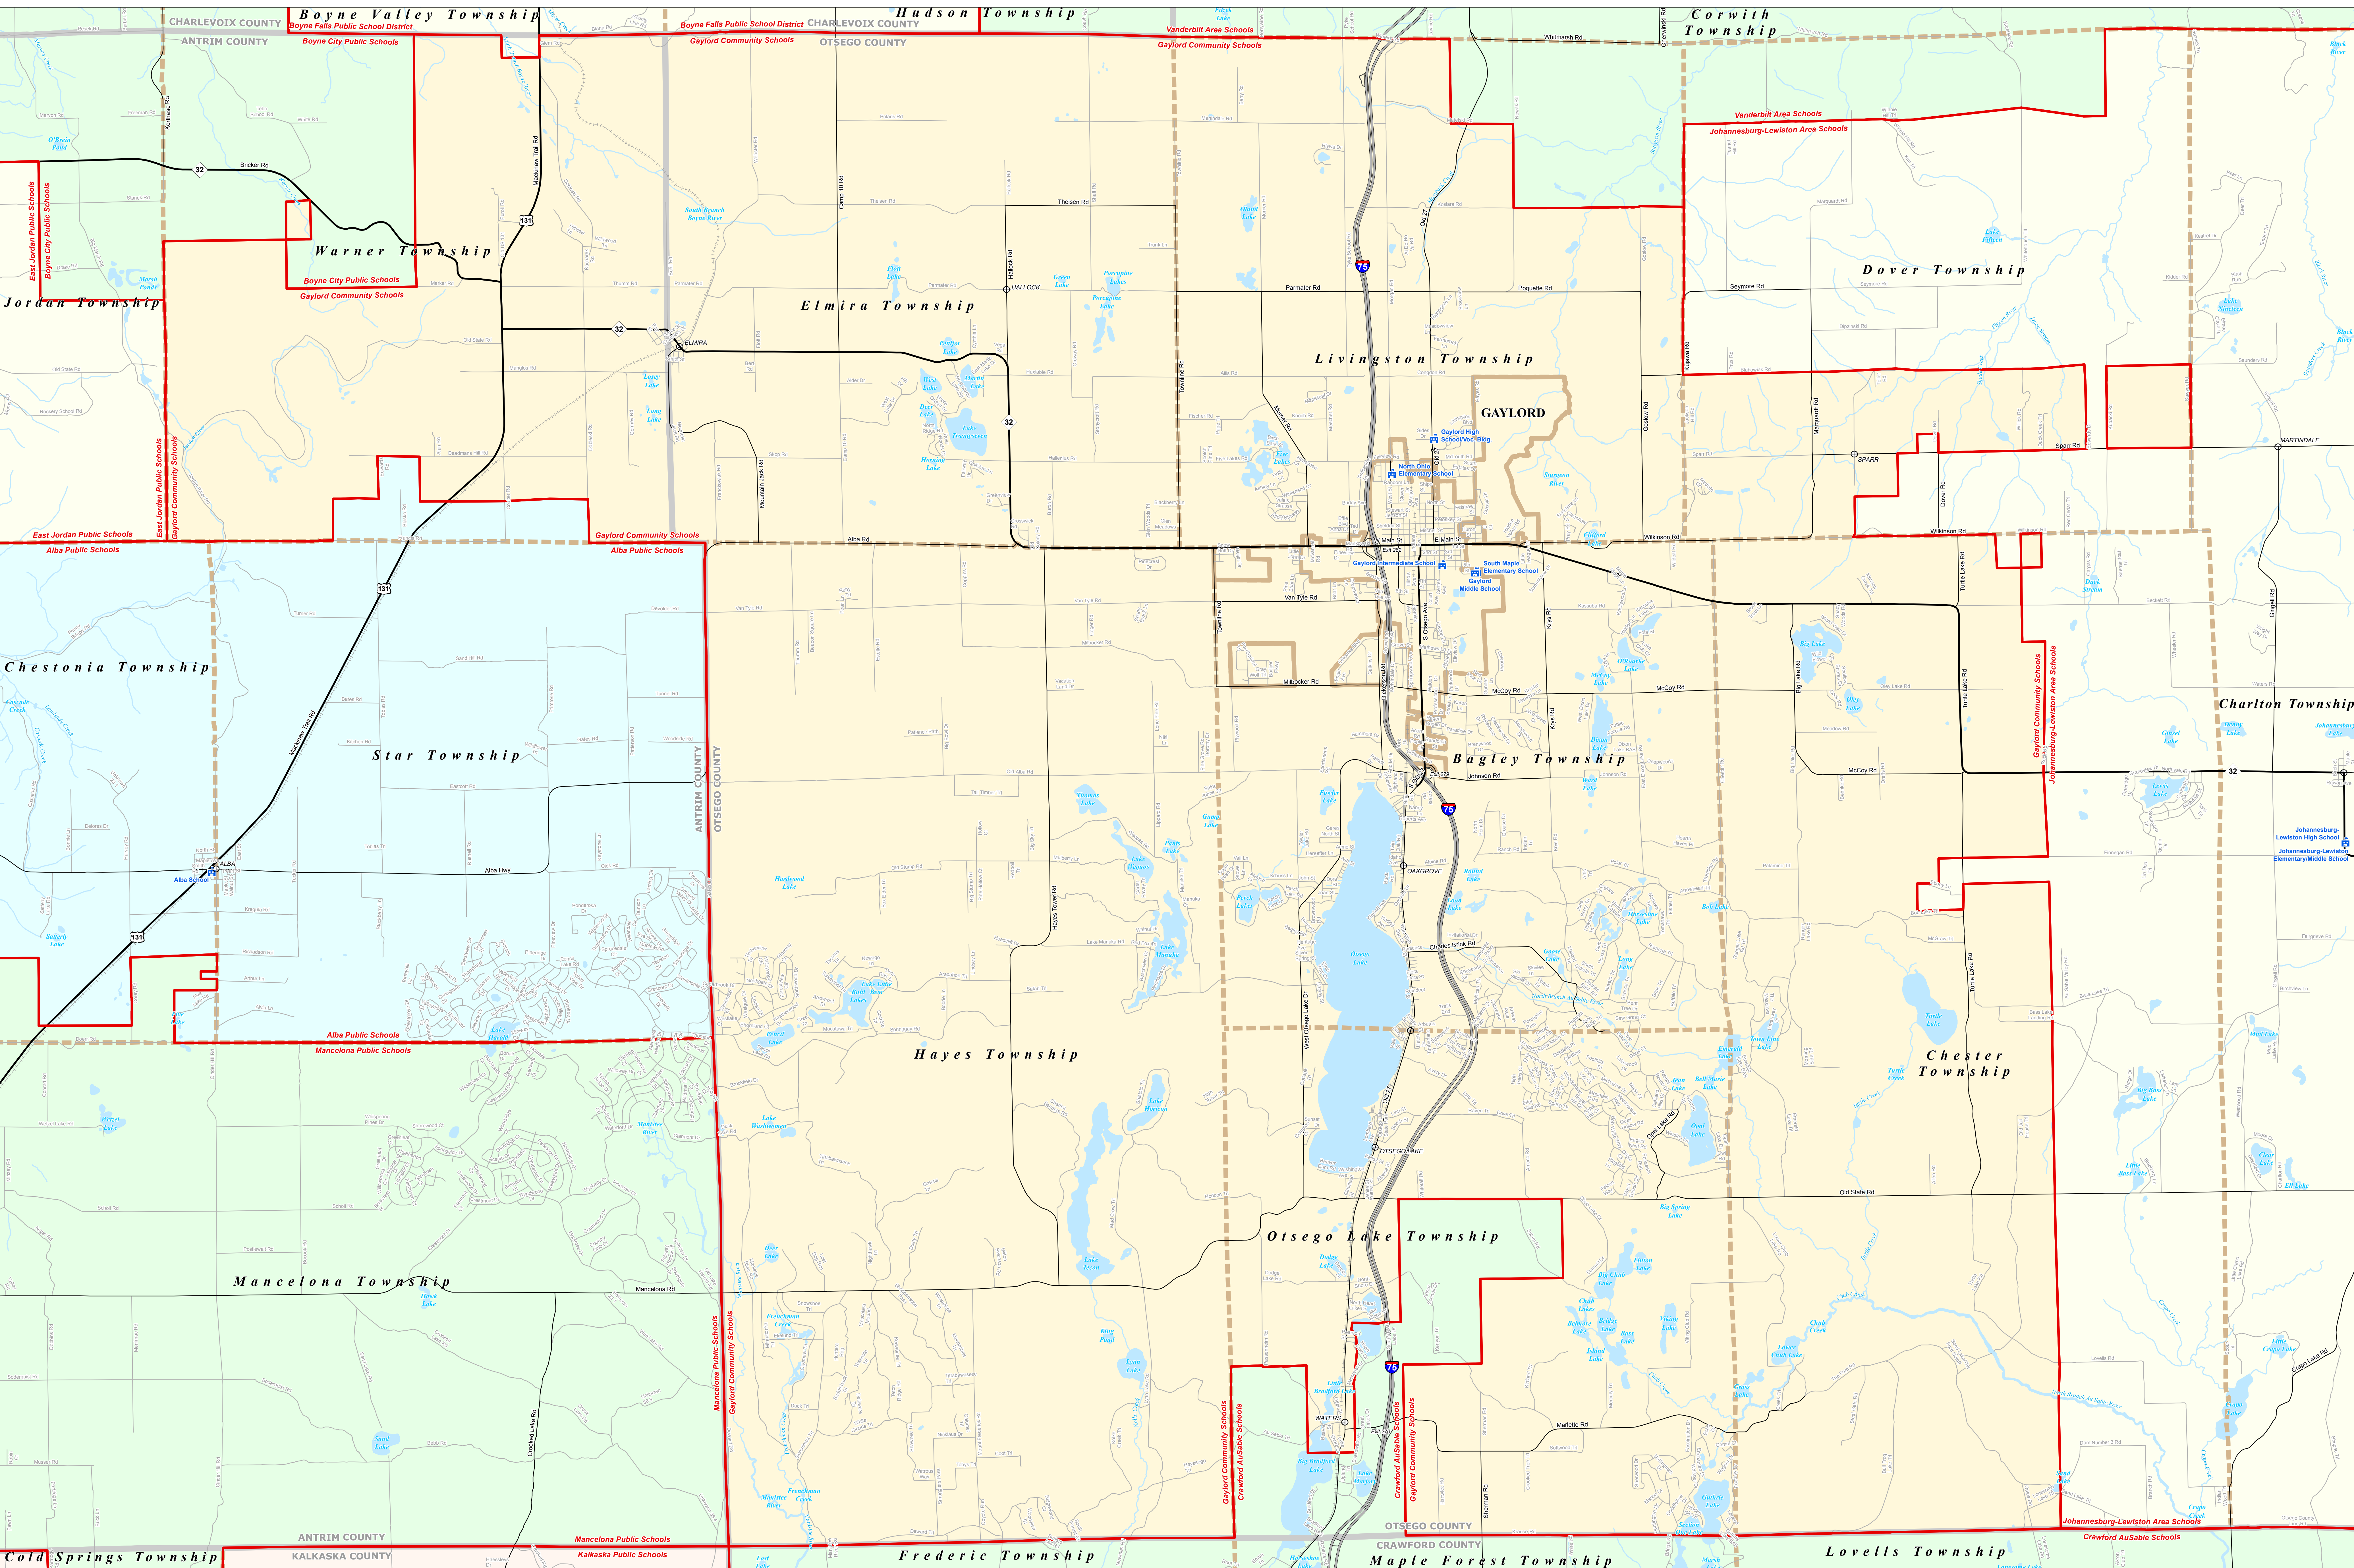

GAYLORD COMMUNITY SCHOOLS

Cheb-Otsego-Presque Isle ESD

0 0.25 0.5 1 Miles

Legend	
School District	School
County	Unincorporated Place
City	Water Feature
Township	River, Stream, or Drain
Village	Railroad
Census Designated Place	Freeway
	Highway
	Primary Road
	Local Road